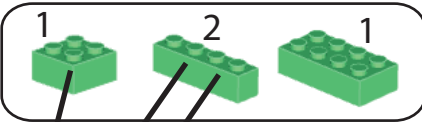

MiniBricks Madness

Limited Edition
LEGO® ModuLex®

Alligator Set Instructions

© 2011 MiniBricks Madness

33 Vintage Pieces
including 9 rare slope pieces!

1

5

2

6

3

7

4

8

www.MinibricksMadness.com
LEGO® ModuLex® bricks & sets